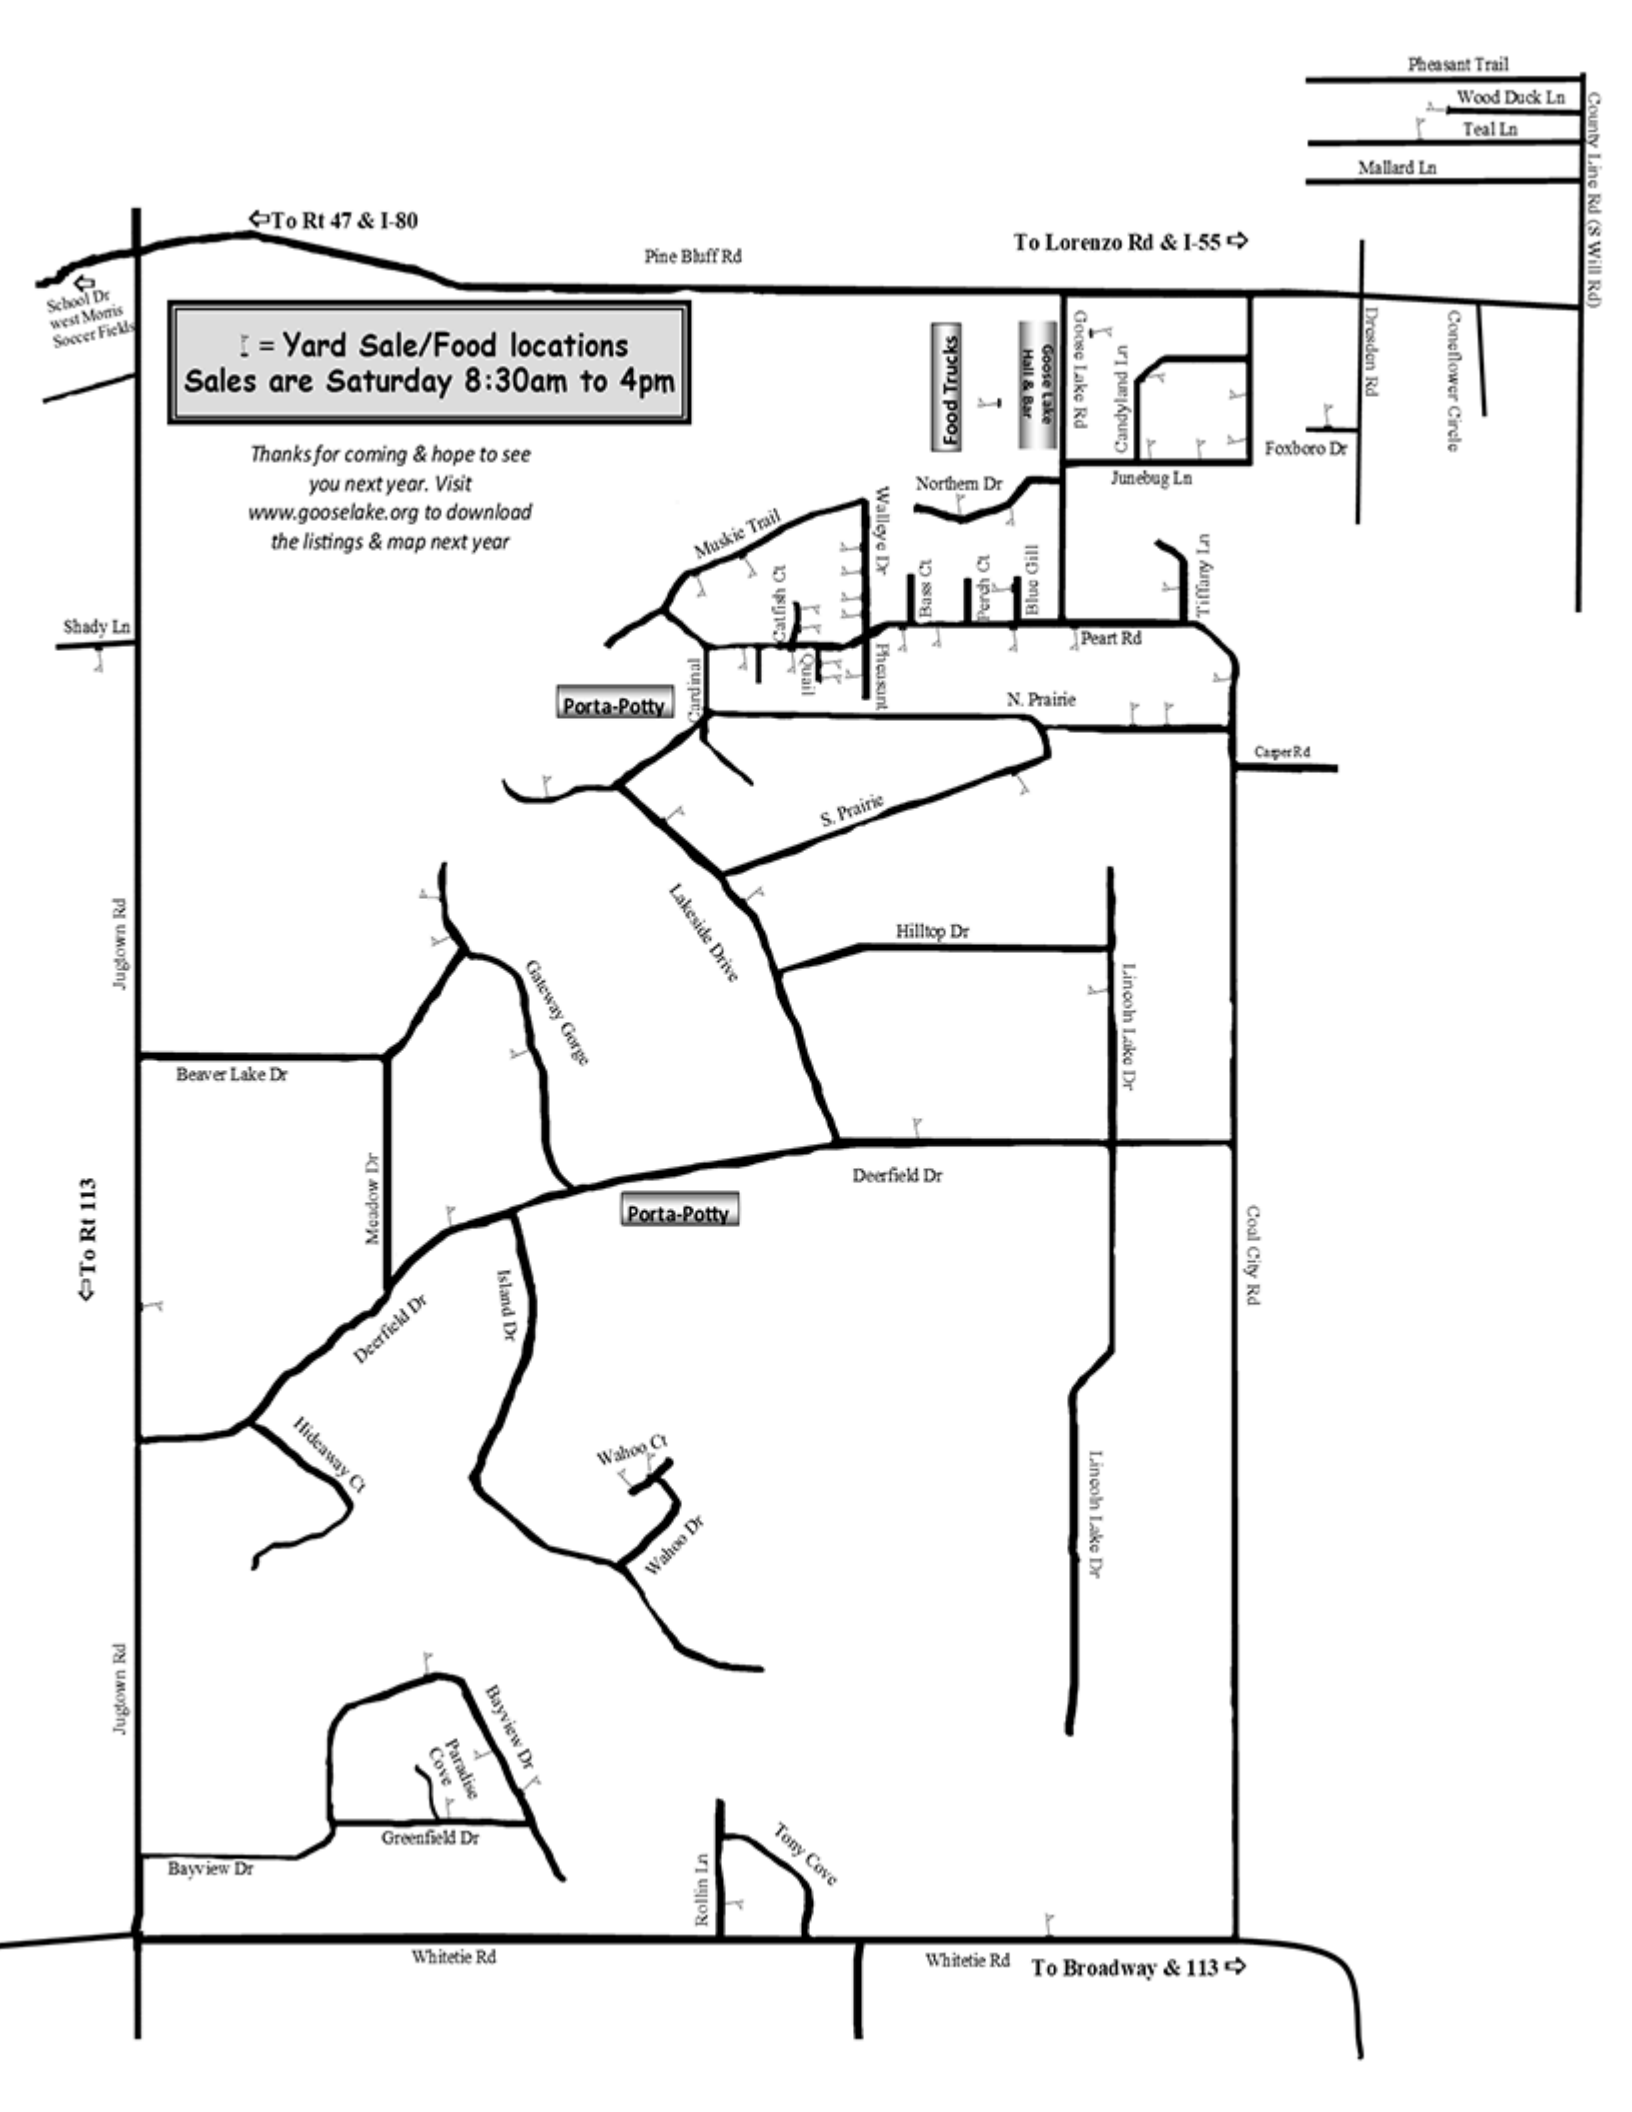

**Y = Yard Sale/Food locations**  
**Sales are Saturday 8:30am to 4pm**

*Thanks for coming & hope to see you next year. Visit [www.gooselake.org](http://www.gooselake.org) to download the listings & map next year*

**Food Trucks**

**Goose Lake Hall & Bar**

**Porta-Potty**

**Porta-Potty**

School Dr  
west Morris  
Soccer Fields

← To Rt 47 & I-80

Pine Bluff Rd

To Lorenzo Rd & I-55 →

Pheasant Trail

Wood Duck Ln

Teal Ln

Mallard Ln

County Line Rd (S.W. 113 Rd)

Dresden Rd

Cornflower Circle

Foxboro Dr